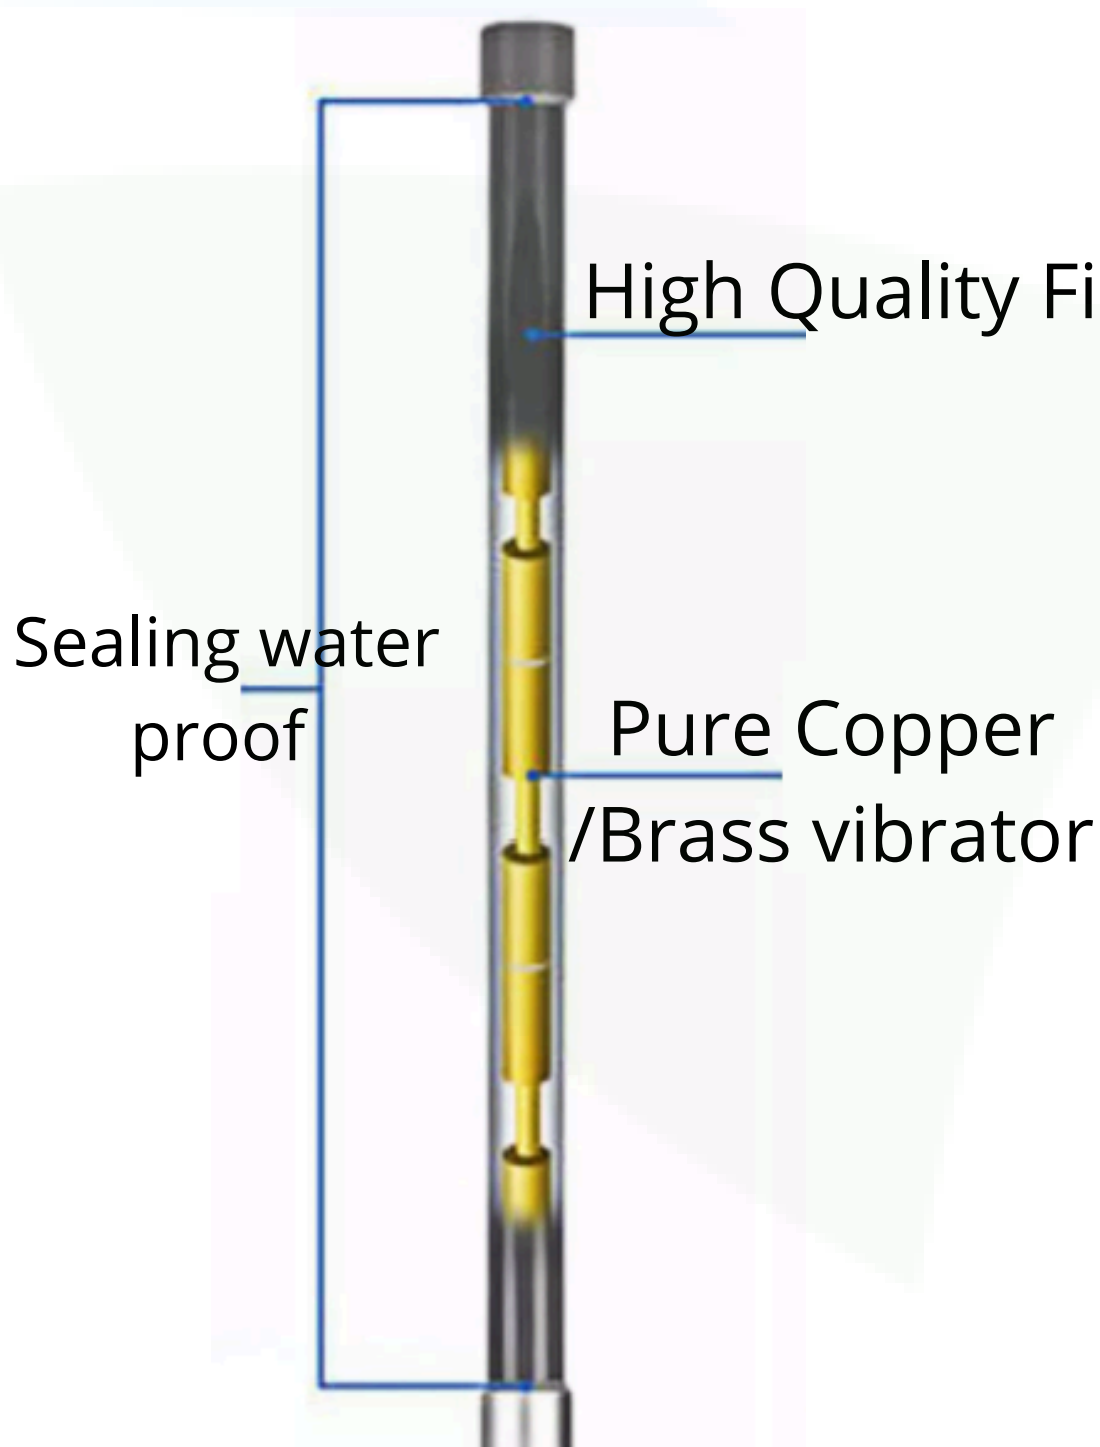

## Technical Specifications:

Model No.	LORAOMNI05
Frequency Range	860~870 Mhz
VSWR	≤1.5
Gain	5 Dbi
Horizontal Lobe width	360°
Vertical Lobe Width	55°± 10
Lightning Protection	DC Ground
Operating Temperature	40?~+85°C
Maximum Input Power	100 W
Polarization	Vertical
Impedance	50 Ω
Connector	NF/NM/Customized
Radome material	Fiberglass
Length	500 MM
Weight	300 Gram Approx
Compliances	CE Compliant
ROHS	ROHS Compliant
Brand	Gleam Light India