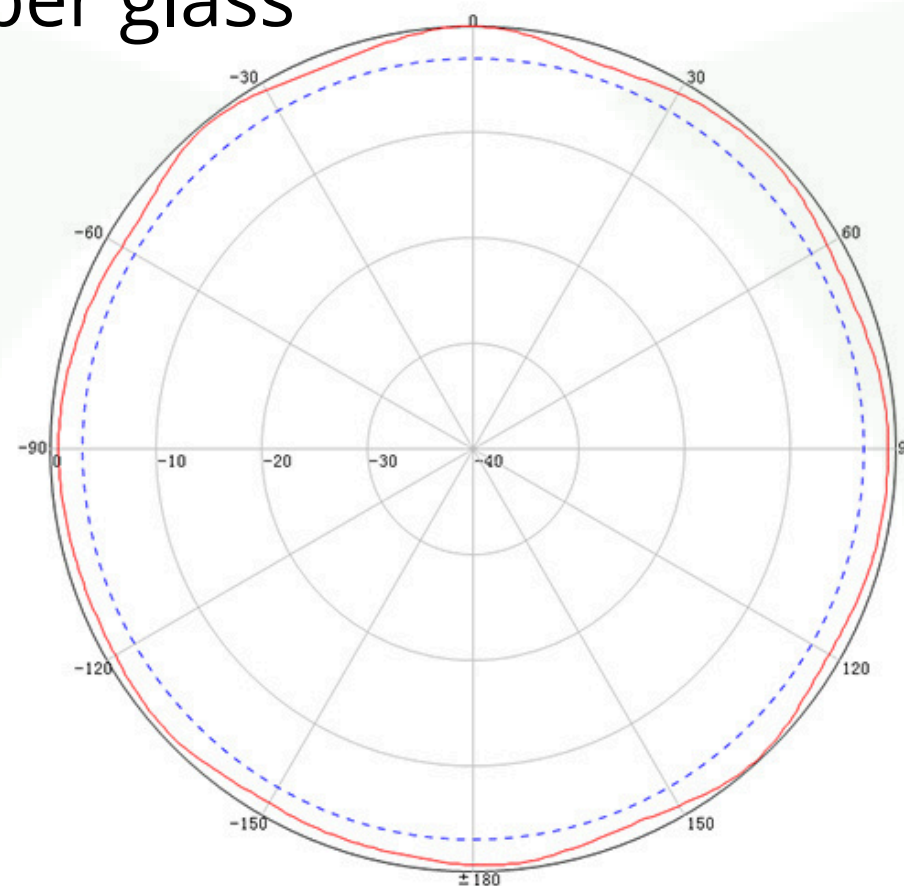

Radiation Pattern

Horizontal Pattern