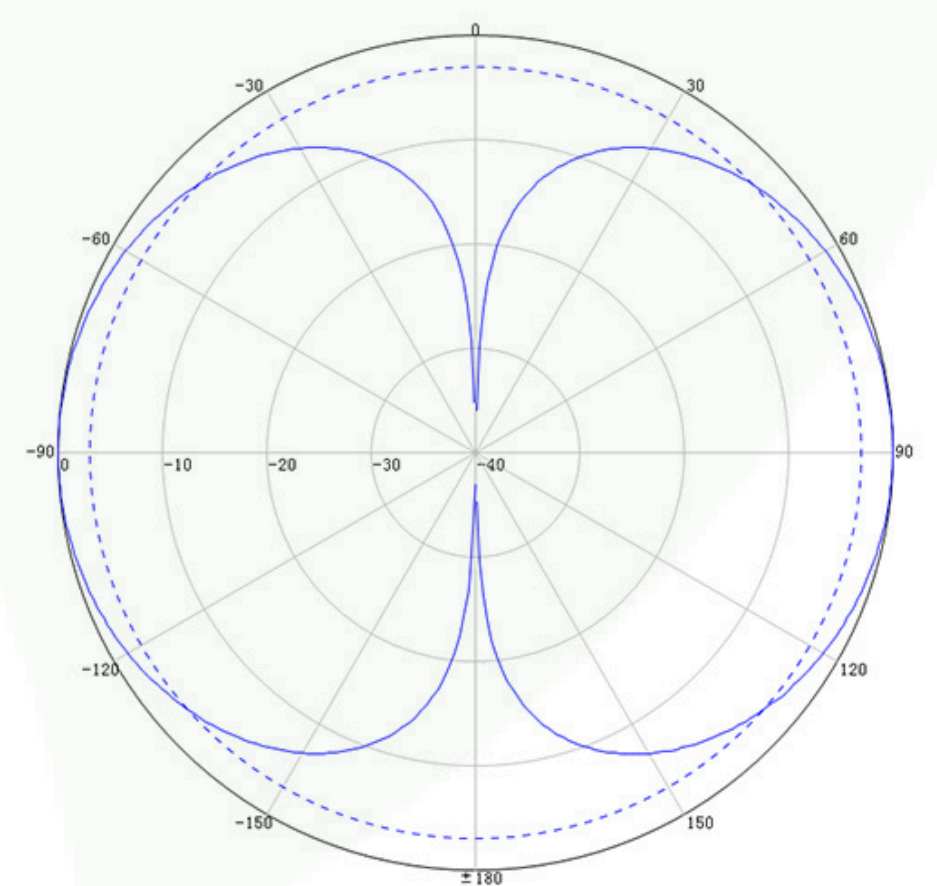

Vertical Pattern

CALL OR **+91-8800386366**

Follow Us For More Updates **GLEAMLIGHTINDIA** /

Info@gleamlightindia.com/www.gleamlightindia.in/gleamlightindia.com/www.gleamindia.com

GLEAM LIGHT INDIA PRIVATE LIMITED

12B Block -A, Behind Kanishka Garden, Amar Colony Main Rohtak Road Nangloi, New Delhi, Delhi 110041